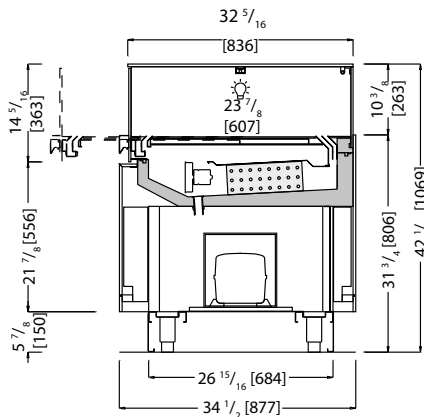

*Island Style Paneling Shown

R4UP
lift-up top glass

Technical

- Ventilated
- Automatic
- R452a
- N. 3 /RH 60% max 75 °F
- Hermetic
- 220 V / 1 Ph / 60 Hz
- Led no-spot 3000°K
- +39.2/+42.8°F

Data Sheet

*Measurements are subject to revisions/updates, please refer to manufacturer's drawings at order confirmation *Crate weight only

Model Code	Dimensions L x D x H Inches	Weight Lbs	Max Pwr. Consumption W / A	Avg Operating Consumption KW/h	Cooling Power/Expansion BTU / °F	GAS Type
JEP8R4090I (+PANELS)	35 7/16 x 33 9/16 x 42 1/16 46 7/16 x 40 11/16 x 53 1/2	220 168	500 / 3.5	0.25	1535 / 14	R452a
JEP8R4130I (+PANELS)	51 3/16 x 33 9/16 x 42 1/16 58 1/4 x 40 11/16 x 53 1/2	309 229	650 / 3.9	0.35	2047 / 14	R452a
JEP8R4150I (+PANELS)	59 1/16 x 33 9/16 x 42 1/16 66 1/8 x 40 11/16 x 53 1/2	419 258	800 / 4.5	0.5	2388 / 14	R452a
JEP8R4170I (+PANELS)	66 15/16 x 33 9/16 x 42 1/16 74 x 40 11/16 x 53 1/2	485 291	1000 / 6.0	0.7	2661 / 14	R452a

Optionals:

- CIC01
  Logo on internal drawer
- CIV95-109
  Customized display drawer
- CIT16
  Condensation water pan
- CIM08
  Kit wheels