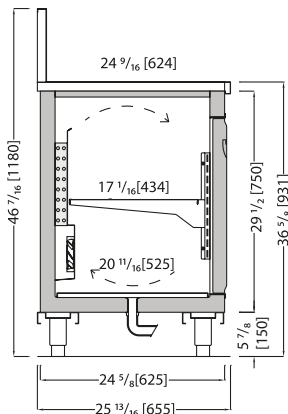

STANDARD Ventilated

CIAM

Ventilated

S/s adjustable feet | gray galvanized-steel frame support | compressor housing in s/s steel | AISI 304 s/s module with BA external finish and 2B internal s/s | rounded corners inside the module | heat-insulation with ecological polyurethane foam | unfinished top support | intermediate and adjustable s/s shelves | removable s/s bottom deck | heat-insulated doors in polish finish | sides pre-arranged for refrigeration, electrical pipes and water inlet and outlet (patented system) | ventilated refrigeration with finned evaporator; capillary tube connection to the condensing unit or thermostatic valve when the condensing unit is remote | thermostatic valve is supplied connected | digital control panel

 39.2 /46.4 °F

Technical

-  Ventilated
-  Automatic
-  R290 / R452A
-  N. 4 / RH 55% max 75°F
-  1 / Hermetic
-  120 V / 1 ph / 60 Hz
-  -
-  39.2 / 46.4 °F

Data Sheet *Measurements are subject to revisions/updates, please refer to manufacturer's drawings at order confirmation  *Crate weight only

Model Code	Dimensions L x D x H Inches	Weight Lbs	Max Pwr. Consumption W / A	Avg Operating Consumption KW/H	Cooling Power/Expansion BTU / °F	GAS Type
 BRPVF1P6H7TI	39 3/8x25 13/16x46 7/16  46 7/16x32 7/8x57 7/8	170  165	335/2,0	0,16	614 / 6.8	R290 / R452A
 BRPVF2P6H7TI	59 1/16x25 13/16x46 7/16  66 1/8x32 7/8x57 7/8	236  234	335/2,0	0,16	955 / 6.8	R290 / R452A
 BRPVF3P6H7TI	78 3/4x25 13/16x46 7/16  85 13/16x32 7/8x57 7/8	315  304	405/2,5	0,2	1262 / 6.8	R290 / R452A
 BRPVF4P6H7TI	98 7/16x25 13/16x46 7/16  105 1/2x32 7/8x57 7/8	395  375	520/3,5	0,25	1331 / 6.8	R290 / R452A
 BRPVF5P6H7TI	118 1/8x25 13/16x46 7/16  125 3/16x32 7/8x57 7/8	474  445	625/3,5	0,3	1535 / 6.8	R290 / R452A