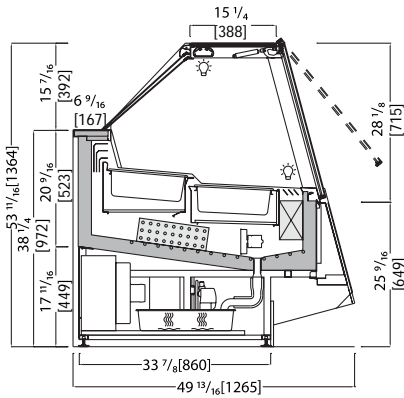

Gelato Showcase

Front double-glazed inclined at 15° heated and upwards openable | sides in double-glazed heated glass | "black" screen printing | profiles in polished aluminium | no spot 3000°K led lighting | operator compartment with PETG easy sliding | Tank insulated with ecological polyurethane and covered in stainless steel | ventilated refrigeration with double airflow | reverse cycle defrost | electronic control unit and digital temperature reader flush with the worktop | worktop in polished steel | pre-arrangement for pans dim. 14 ³/₁₆ X 6 ¹/₂ X 4 ³/₄ [360x165x120] not supplied | backlit ice cream flavor tags | supporting frame in painted steel with height adjustable

Technical

- Ventilated
- R452A
- Semi-Hermetic
- Led 3.000°K
- Automatic/reverse cycle
- N. 4 / RH 55% max 75 °F
- 220 V / 3 ph / 60 Hz
- 0°F

Data Sheet *Measurements are subject to revisions/updates, please refer to manufacturer's drawings at order confirmation *Create weight only

Model Code	Dimensions L x D x H Inches	Weight Lbs	Max Pwr. Consumption W / A	Avg Operating Consumption KW/H	Cooling Power/Expansion BTU / °F	GAS Type
MYA2GEL121 (+PANELS)	45 1/4 x 46 5/16 x 53 11/16 53 3/8 x 53 7/16 x 65 1/8	639 331	1800/4,3	1	2730 / -31	R452A
MYA2GEL181 (+PANELS)	64 15/16 x 46 5/16 x 53 11/16 72 1/16 x 53 7/16 x 65 1/8	794 452	2700/7,2	1,3	3856 / -31	R452A
MYA2GEL241 (+PANELS)	84 5/8 x 46 5/16 x 53 11/16 91 3/4 x 53 7/16 x 65 1/8	1014 584	3400/9,0	1,8	4913 / -31	R452A
MYA2GEL12+121 (+PANELS)	84 5/8 x 46 5/16 x 53 11/16 91 3/4 x 53 7/16 x 65 1/8	1014 584	3500/9,0	1,9	2730+2730 / -31	R452A
MYA2GELAP451 (+PANELS) 45° R2544	R100 3/16 x 46 5/16 x 53 11/16 59 7/16 x 53 7/16 x 65 1/8	772 375	2600/7,0	1,3	3515 / -31	R452A