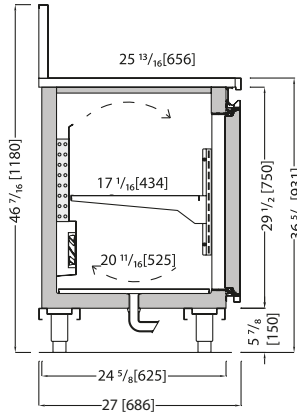

Ventilated

S/s adjustable feet | gray galvanized-steel frame support | compressor housing in s/s steel | AISI 304 s/s module with BA external finish and 2B internal s/s | rounded corners inside the module | heat-insulation with ecological polyurethane foam | unfinished top support | intermediate and adjustable s/s shelves | removable s/s bottom deck | heat-insulated doors in polish finish | sides pre-arranged for refrigeration, electrical pipes and water inlet and outlet (patented system) | ventilated refrigeration with finned evaporator; capillary tube connection to the condensing unit or thermostatic valve when the condensing unit is remote | thermostatic valve is supplied connected | digital control panel

39.2 /46.4 °F

Technical

- Ventilated
- Automatic
- R290 / R452A
- N. 4 / RH 55% max 75°F
- 1 / Hermetic
- 120 V / 1 ph / 60 Hz
-
- 39.2 / 46.4 °F

Data Sheet *Measurements are subject to revisions/updates, please refer to manufacturer's drawings at order confirmation *Crate weight only

Model Code	Dimensions L x D x H Inches	Weight Lbs	Max Pwr. Consumption W / A	Avg Operating Consumption KW/H	Cooling Power/Expansion BTU / °F	GAS Type
CBBRPVF1P6H7TI	39 3/8x26 15/16x46 7/16 46 7/16x34 1/16x57 7/8	170 165	335/2,0	0,16	614 / 6.8	R290 / R452A
CBBRPVF2P6H7TI	59 1/16x26 15/16x46 7/16 66 1/8x34 1/16x57 7/8	236 234	335/2,0	0,16	955 / 6.8	R290 / R452A
CBBRPVF3P6H7TI	78 3/4x26 15/16x46 7/16 85 13/16x34 1/16x57 7/8	315 304	405/2,5	0,2	1262 / 6.8	R290 / R452A
CBBRPVF4P6H7TI	98 7/16x26 15/16x46 7/16 105 1/2x34 1/16x57 7/8	395 375	520/3,0	0,25	1672 / 6.8	R290 / R452A
CBBRPVF5P6H7TI	118 1/8x26 15/16x46 7/16 125 13/16x34 1/16x57 7/8	474 445	625/3,5	0,3	1979 / 6.8	R290 / R452A