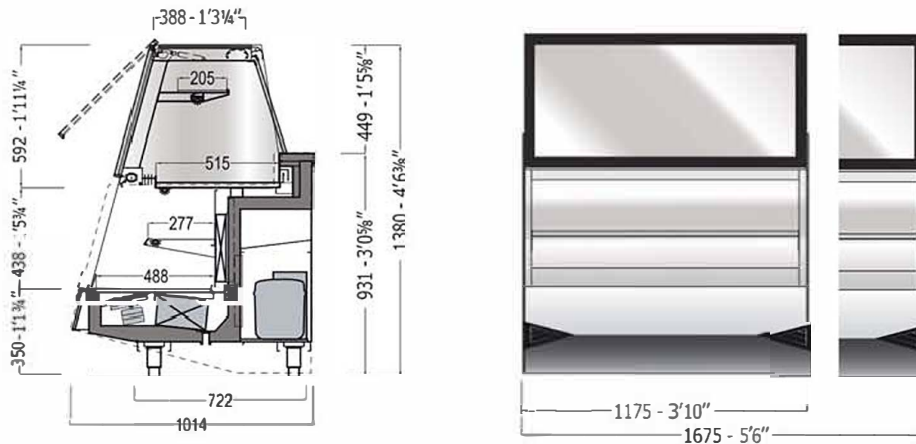

Standard Features:

- A.L.C. airflow level control to manage the temperature on shelves
- Auto reverse defrost cycle
- Digital control panel
- Adjustable shelf
- Polished aluminum profiles
- Sliding plexi-glass doors
- LED lighting

MYA COMBI

MYA COMBI

TECHNICAL FEATURE		VERSIONS	
		1150	1650
External dimensions (L-D-H)	inches	46 1/4" - 48 3/4" - 54 1/2"	65 1/2" - 48 3/4" - 54 1/2"
	mm	1175 - 1237 - 1380	1675 - 1237 - 1380
Crated dimensions (L-D-H)	inches	54 1/2" - 58 1/4" - 63 3/4"	74" - 58 1/4" - 63 3/4"
	mm	1380-1480-1620	1880-1480-1620
Refrigeration	Type	Fan Ventilated	Fan Ventilated
Refrigerated display area	Type	Deck / Shelves	Deck / Shelves
Operating temperature	°C / °F	+6 / 43.0	+6 / 43.0
Compressor	nr. / Type	1 / hermetic	1 / hermetic
Cooling power *	(W)	1050	1500
Electric supply	(V/ph/Hz)	230/1/50 (UE) 220/1/60 (USA)	230/1/50 (UE) 220/1/60 (USA)
Power consumption	(W/A)	1000/5,8	1200/8,5
Defrost	Mode / type	electric	electric
Climatic class	N°°C/F°/H.R.	3+/25/77/60%	3+/25/77/60%
Refrigerant Gas	Type	R404A	R404A
Net weight	Kg / Lb	266 / 586	350 / 771
Crated weight	Kg / Lb	391 / 862	525 / 1157