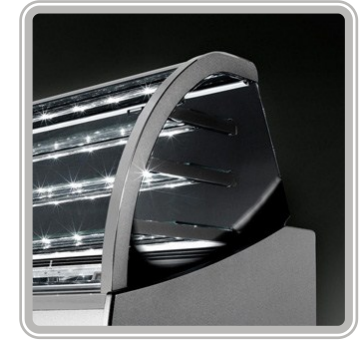

SPACE PASTRY DISPLAY

Space 2

Space 3

Colors:

RAL color choice, Okite-Quartz finish, ALPI wood laminate, or design collection finish type

OKITE

ALPI

Key Features:

- ◇ High Performance: double evaporator/ automatic reverse cycle defrost/front glass equipped with assisted lift up system
- ◇ Visibility: extraordinary enhancement of displayed products
- ◇ Customizable: many great options for customizing

Space exemplifies the Italian style expressed by Ciam. It's design is simply perfect down to the smallest detail. Two different heights: Space 2 (height 134cm) and Space 3 (height 150cm).

Special prestige finishes such as chrome profiles and an extra shiny, steel structure (optional) combine with the latest generation of LED lighting to exalt the display products. Easy and safe front opening glass; the front glass can be opened upright with a particular system of gas pistons that add support and ensures safety.

The design of the upper glass structure allows for uniform lighting throughout.