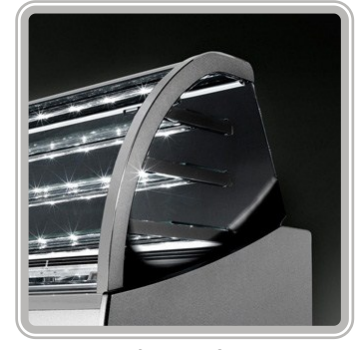

# SPACE GELATO DISPLAY

Space 2

Space 3

## Key Features:

- ◇ High Performance: double evaporator/ automatic reverse cycle defrost/front glass equipped with assisted lift up system
- ◇ Visibility: extraordinary enhancement of displayed products
- ◇ Customizable: many great options for customizing front and side panels

*Space exemplifies the Italian style expressed by Ciam. It's design is simply perfect down to the smallest detail. Two different heights: Space 2 (height 134cm) and Space 3 (height 150cm).*

*Special prestige finishes such as chrome profiles and an extra shiny, steel structure (optional) combine with the latest generation of LED lighting to exalt the display products. Easy and safe front opening glass; the front glass can be opened upright with a particular system of gas pistons that add support and ensures safety.*

*The design of the upper glass structure allows for uniform lighting throughout.*